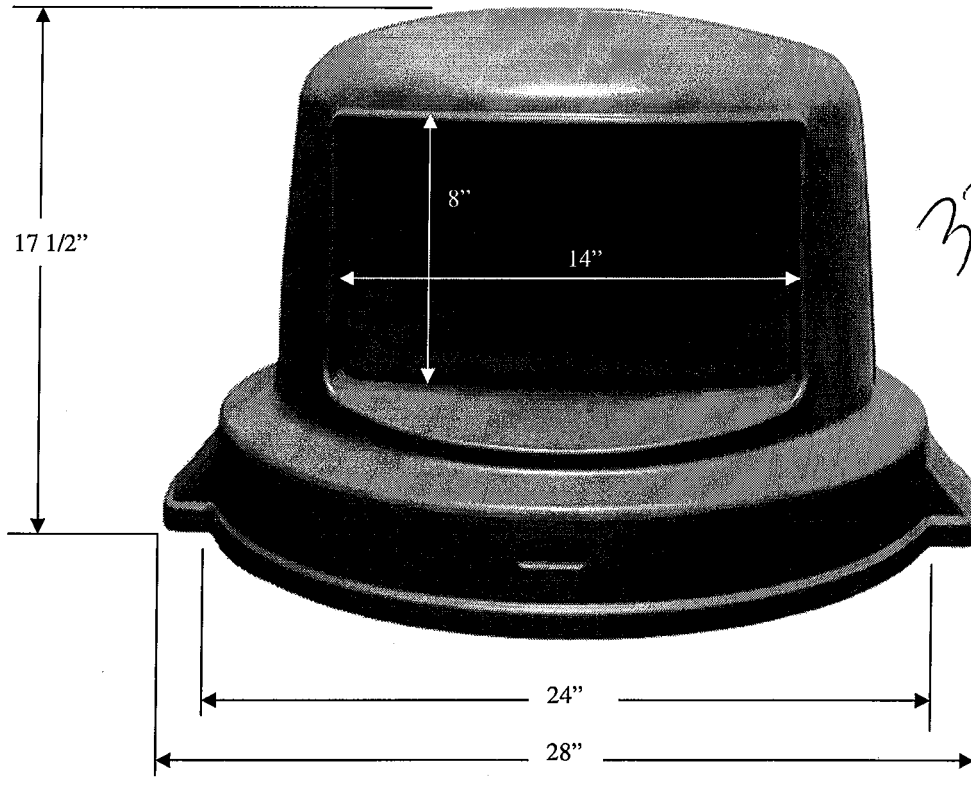

DT-  
Black only

32gal

**Specification Sheet For: #4456 Huskee Dome Top**

Detailed Description:	4456 Huskee Dome Top Lid
Designed to Fit:	4444, 44gal Huskee Receptacle, 4442 & 4443 Huskee SuperKan™ Material Handler and BackSaver and 55gal Steel Drums
*Classification:	The CMC #4456 Dome Top Lid is FM Approved when used with CMC SuperKan™ BackSaver (#4443)
Material:	Linear Low Density Polyethylene
Colors Available:	Black, <del>Blue, Grey, Red</del>
Carton Quantity:	2 each/carton
Modular Quantity:	4 packs or 2 each/mod
Shipping Weight:	14.72 lbs.
Carton Cube:	10.07 cubic feet